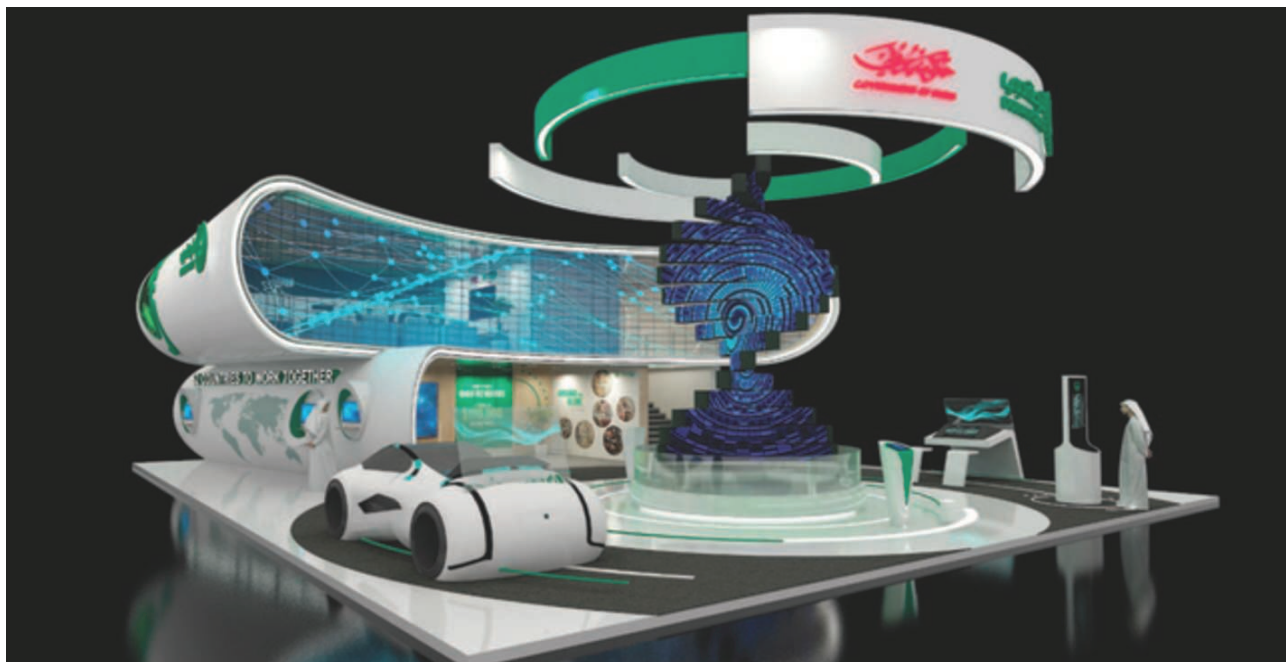

Events and Exhibition Stands

We are a leading provider of bespoke event and exhibition stands that captivate audiences and elevate your brand presence. Our team of expert designers and skilled craftsmen collaborate with clients to create customized stands tailored to your unique vision and objectives. From striking trade show booths and interactive displays to elegant corporate event setups, we offer comprehensive solutions that combine aesthetics with functionality. Our end-to-end services include design, fabrication, installation and dismantling ensuring a stress-free experience for clients. With a focus on innovation and quality, we help you stand out at every event, leaving a lasting impression on your audience.